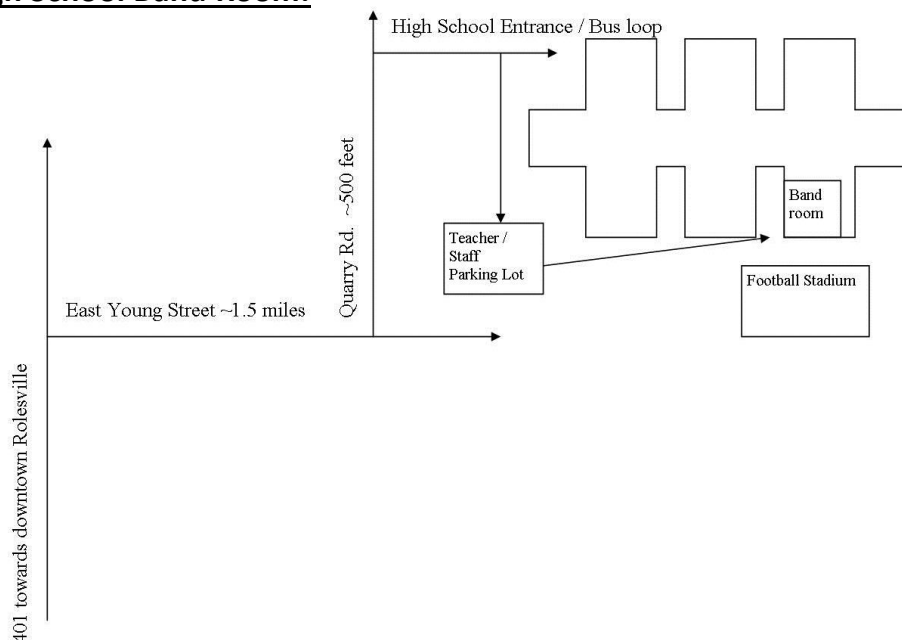

It will possibly get COLD though, so please feel free to bring a jacket or coat!

Meet at Rolesville HS Band room

Leave from the Rolesville High School band room at 5:30pm (arrive 10-15 minutes before this so we can leave on time).

Students may also choose not to go back to the game and leave with parents immediately after dismissal. Students and parents should communicate PRIOR to the game to know what their plan is.

Map to Rolesville High School Band Room:

Pep Rally

There will be a pep rally at Rolesville Middle. Track 3 students who would like to participate need to be in the band room at RMS by 1:30.